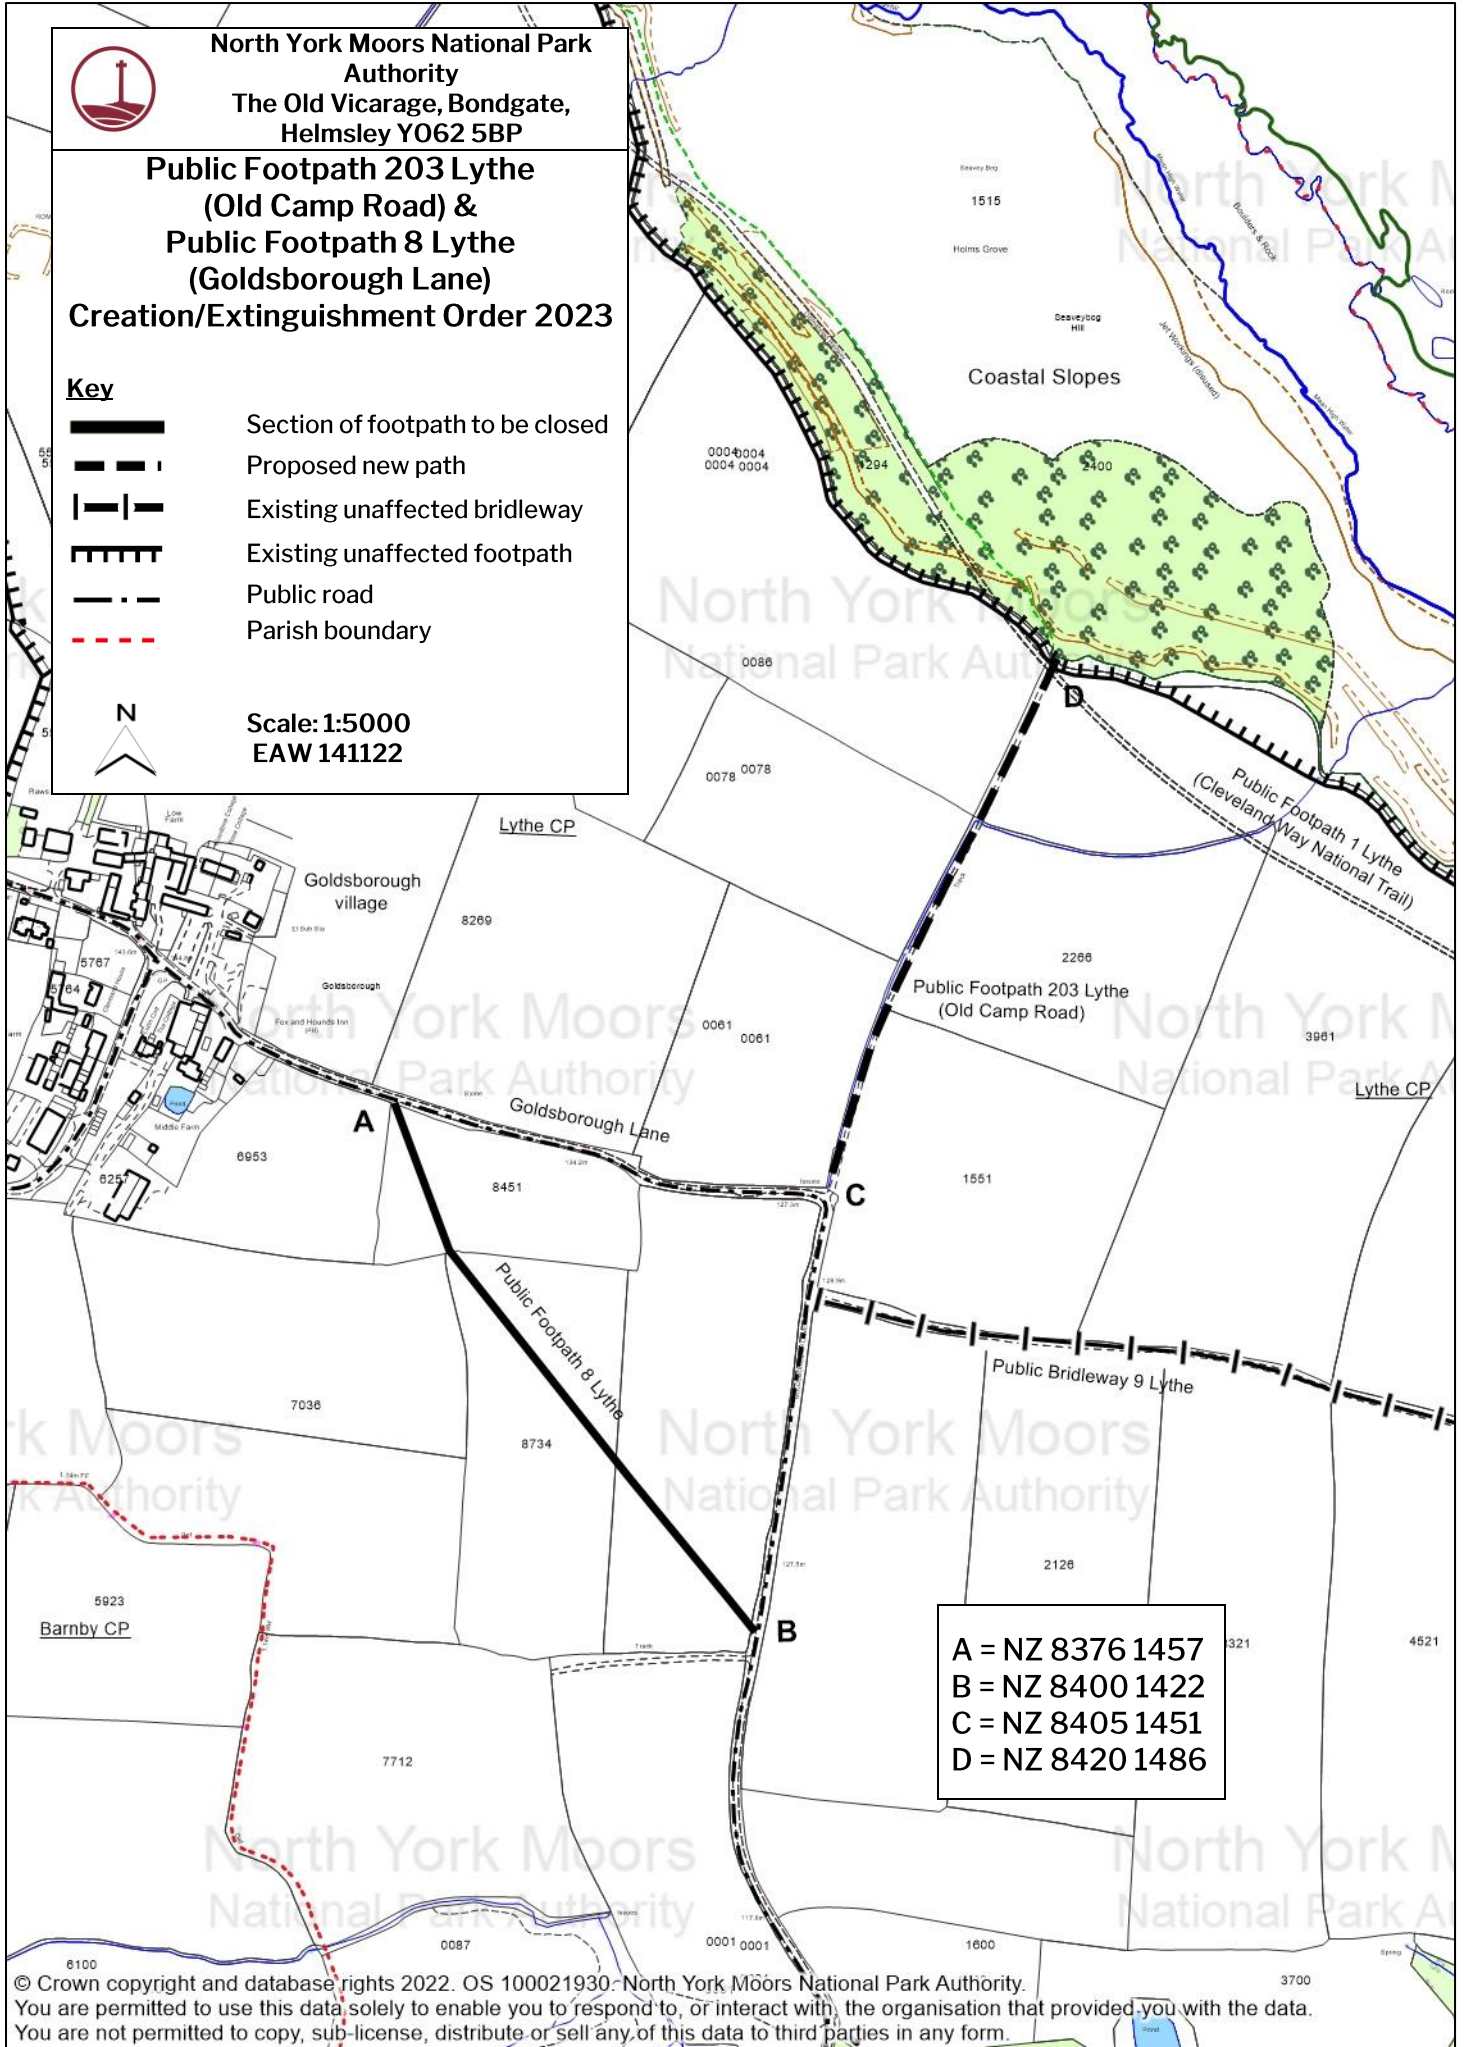

**North York Moors National Park Authority**  
 The Old Vicarage, Bondgate,  
 Helmsley YO62 5BP

**Public Footpath 203 Lythe (Old Camp Road) & Public Footpath 8 Lythe (Goldsborough Lane) Creation/Extinguishment Order 2023**

**Key**

- Section of footpath to be closed
- Proposed new path
- Existing unaffected bridleway
- Existing unaffected footpath
- Public road
- Parish boundary

**Scale: 1:5000**  
**EAW 141122**

**A = NZ 8376 1457**  
**B = NZ 8400 1422**  
**C = NZ 8405 1451**  
**D = NZ 8420 1486**